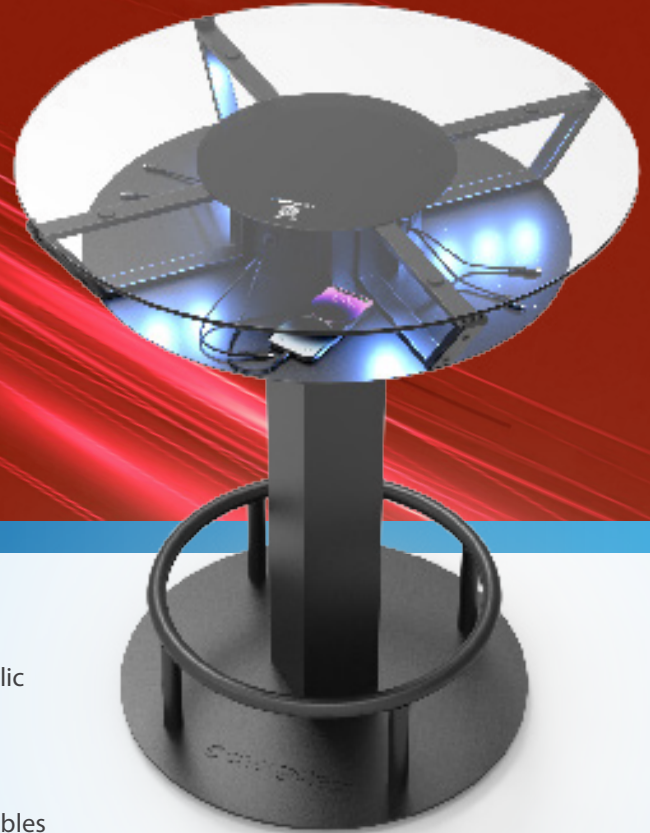

PREMIUM

Power Table

CT-300125

The sleek, eye-catching, and functional way to promote your brand while charging devices simultaneously.

- Practical and Stylish**

Designed for style, it can be customized and provides a sleek acrylic tabletop cover.

- Charge Multiple Devices**

The table comes equipped with 8 retractable braided charging cables and 4 1-to-2 (Type-C and Lightning) cables, allowing up to 12 devices to be charged simultaneously. It also includes a 20W wireless charging pad, making it easy for guests to charge their compatible devices without any cables.

- Fast Charging Technology**

It provides a 100W power supply with a charging output of PC20W for each cable.

Cables

4x Apple Lightning

Cables

4x USB-C

Weight

33 lbs

Dimensions (DxH)

23.2" x 49.4"

Input

AC

110-240V ~ 10A 50/60 Hz

Output

4x Apple Lightning
20W (5V/3A, 9V/2.22A)

Output