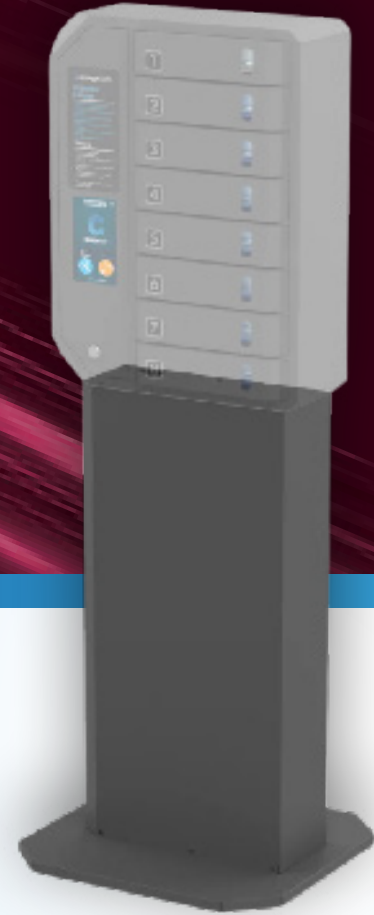

GUARDIAN-8

Heavy-Duty Floor Stand

CT-200042

The Guardian-8 floor stand pairs with the Guardian-8 charging locker.

- Enhanced Convenience

This stand enhances the charging locker's convenience and accessibility, making it easier to place in high-traffic areas without the need for wall mounting.

- Two Configurations

Available in standard and ADA versions, offering options to meet various accessibility requirements and preferences.

- Durable Material

This mobile device locker stand is made with industrial-grade, heavy-duty steel to ensure the highest quality. It resists damage and lasts longer.