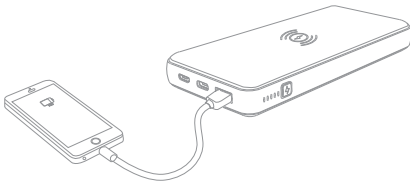

**PowerPack 20K**  
**18W PD 3.0/QC 3.0**  
**10W Wireless Charge**  
**Power Bank**  
 Charge 3 Devices Simultaneously

**20000**  
mAh

**User Manual**

**Technical Specifications and Dimensions**

Input	Micro: 5V/2A, 9V/2A Type-C: 5V/2A, 9V/2A
Output	Wireless charging: 10W/7.5W/5W USB-A: 5V/3A, 9V/2A, 12V/1.5A Type-C: 5V/3A, 9V/2A, 12V/1.5A
Material	ABS+PC+V0
Battery	Lithium Polymer battery
Capacity	20,000mAh
Weight	435.5g, 1lb
Size	163 x 76 x 26.5mm, 6.4 x 3 x 1in
Use temperature	0-45°, 32-113°
Transport & Storage temperatures	-20-50°, -4~-122°

**Product Sketches**

- ① Micro-USB Input
- ② Type-C PD 3.0 Input/Output
- ③ USB-A QC 3.0 Output
- ④ LED Battery Life Indicator
- ⑤ Power button
- ⑥ Wireless Charge

**Warning**

1. Please keep UC200DW away from fire and high temperature environments.
2. Please use a certified adapter to re-charge your power bank.

**How to Use**

Using Your Power Bank to Charge Devices

Plug your device directly into either the female USB port or the Type-C PD port. If there is power draw from your device, the power bank will automatically turn on. If not, press the power button to turn it on. If the LED indicator is green, the fast charge function is in effect.