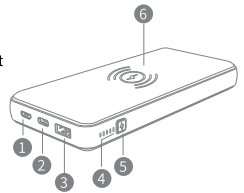

**PowerPack 20K**  
**18W PD 3.0/QC 3.0**  
**10W Wireless Charge**  
**Power Bank**  
 Charge 3 Devices Simultaneously

**20000**  
mAh

**User Manual**

**Technical Specifications and Dimensions**

Input	Micro: 5V/2A, 9V/2A Type-C: 5V/2A, 9V/2A
Output	Wireless charging: 10W/7.5W/5W USB-A: 5V/3A, 9V/2A, 12V/1.5A Type-C: 5V/3A, 9V/2A, 12V/1.5A
Material	ABS+PC+V0
Battery	Lithium Polymer battery
Capacity	20,000mAh
Weight	435.5g, 1lb
Size	163 x 76 x 26.5mm, 6.4 x 3 x 1in
Use temperature	0-45°, 32-113°
Transport & Storage temperatures	-20-50°, -4~-122°

**Product Sketches**

- ① Micro-USB Input
- ② Type-C PD 3.0 Input/Output
- ③ USB-A QC 3.0 Output
- ④ LED Battery Life Indicator
- ⑤ Power button
- ⑥ Wireless Charge

**Warning**

1. Please keep UC200DW away from fire and high temperature environments.
2. Please use a certified adapter to re-charge your power bank.

**How to Use**

Using Your Power Bank to Charge Devices

Plug your device directly into either the female USB port or the Type-C PD port. If there is power draw from your device, the power bank will automatically turn on. If not, press the power button to turn it on. If the LED indicator is green, the fast charge function is in effect.