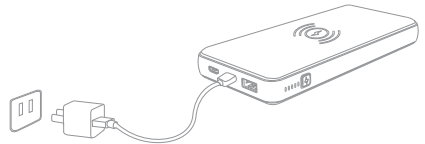

Wireless Charging

You will need a wall adapter and/or charging cable to re-charge. Plug your charging cable directly into either the Micro-USB port or the Type-C PD port. If the LED indicator is green, the fast charge function is in effect.