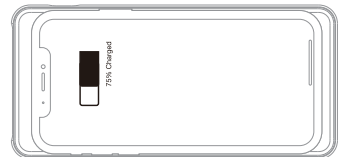

UC200DW 明 中性-V1
材 30g 写 黑正反印刷折叠
成品尺寸 68x90mm
展开尺寸 :135x90mm